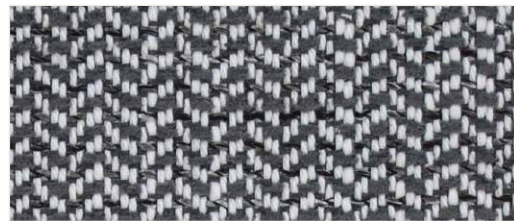

# GARWOOD

LAKE 007

CHAI 001

SISAL 003

FOG 006

LAKE 007

ZINC 002

MINK 005

SALSA 004

MIDNIGHT 008

# GARWOOD

Composition:	90.3% Polyester UV, 9.7% Olefin UV with Latex Backing
Width:	55"
Weight:	21.2 oz/yd
Type:	Texture – Indoor / Outdoor
Abrasion Resistance:	Wyzenbeek 62,000 Double Rubs
Flammability Test:	California Technical Bulletin – 2013 UFAC Class I
Finish:	Water & Stain Repellent
Cleaning Code:	WS & BC – Bleach Cleanable
Cleaning Instructions:	Visit <a href="http://woeller.com/inside-out">woeller.com/inside-out</a> for detailed care instructions.