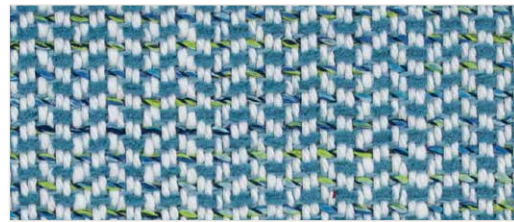

# GARWOOD

LAKE 007

CHAI 001

SISAL 003

FOG 006

LAKE 007

ZINC 002

MINK 005

SALSA 004

MIDNIGHT 008

# GARWOOD

Composition:	90.3% Polyester UV, 9.7% Olefin UV with Latex Backing
Width:	55"
Weight:	21.2 oz/yd
Type:	Texture – Indoor / Outdoor
Abrasion Resistance:	Wyzenbeek 62,000 Double Rubs
Flammability Test:	California Technical Bulletin – 2013 UFAC Class I
Finish:	Water & Stain Repellent
Cleaning Code:	WS & BC – Bleach Cleanable
Cleaning Instructions:	Visit <a href="http://woeller.com/inside-out">woeller.com/inside-out</a> for detailed care instructions.