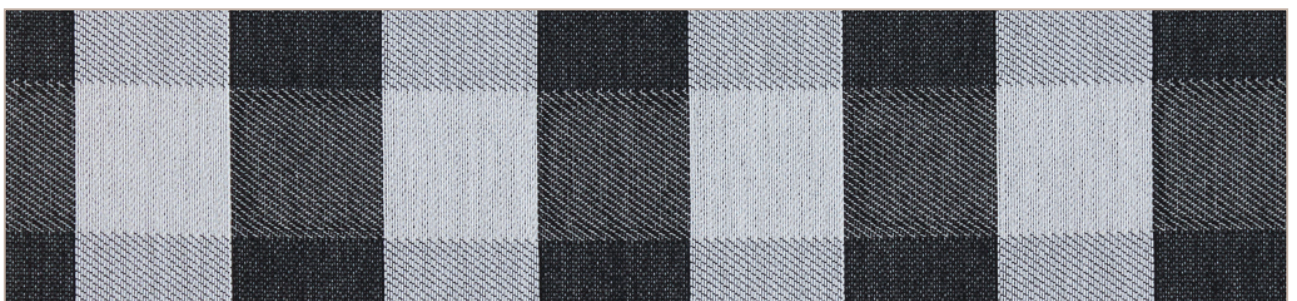

BUFFALO CHECK

BUFFALO CHECK

POOL 001

HORIZON 002

INDIGO 003

CITRUS 004

SALSA 005

PEONY 006

BIRCH 007

ZINC 008

BARK 009

OXIDE 010

BUFFALO CHECK

Composition:	100% Polyester UV with Latex Backing
Width:	56" – Woven to Railroad
Repeat:	3.64" V, 7.25" H
Weight:	10.9 oz/yd
Type:	Classic Check – Indoor / Outdoor
Abrasion Resistance:	Wyzenbeek 33,000 Double Rubs
Flammability Test:	California Technical Bulletin – 2013 UFAC Class I
Finish:	Water & Stain Repellent
Cleaning Code:	WS & BC – Bleach Cleanable 10:1
Cleaning Instructions:	Visit woeller.com/inside-out for detailed care instructions.