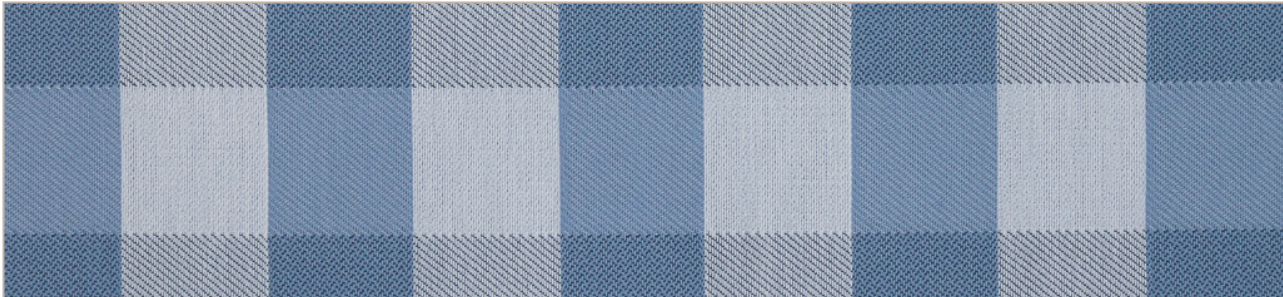

BUFFALO CHECK

BUFFALO CHECK

POOL 001

HORIZON 002

INDIGO 003

CITRUS 004

SALSA 005

PEONY 006

BIRCH 007

ZINC 008

BARK 009

OXIDE 010

BUFFALO CHECK

Composition:	100% Polyester UV with Latex Backing
Width:	56" – Woven to Railroad
Repeat:	3.64" V, 7.25" H
Weight:	10.9 oz/yd
Type:	Classic Check – Indoor / Outdoor
Abrasion Resistance:	Wyzenbeek 33,000 Double Rubs
Flammability Test:	California Technical Bulletin – 2013 UFAC Class I
Finish:	Water & Stain Repellent
Cleaning Code:	WS & BC – Bleach Cleanable 10:1
Cleaning Instructions:	Visit woeller.com/inside-out for detailed care instructions.