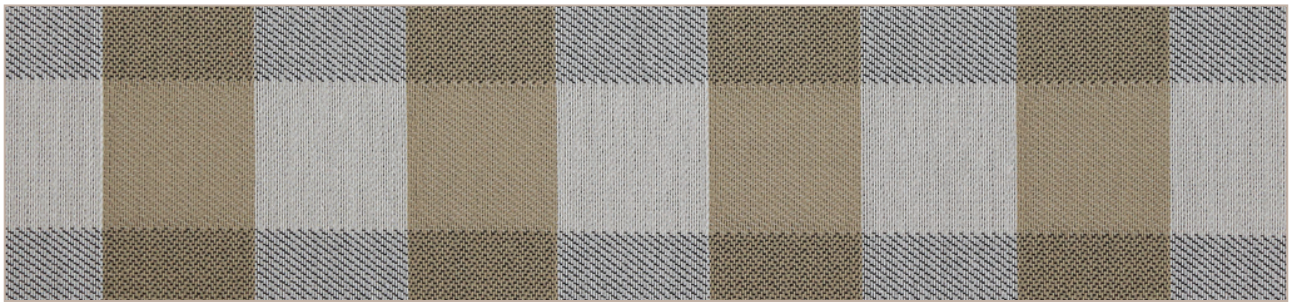

BUFFALO CHECK

BUFFALO CHECK

POOL 001

HORIZON 002

INDIGO 003

CITRUS 004

SALSA 005

PEONY 006

BIRCH 007

ZINC 008

BARK 009

OXIDE 010

BUFFALO CHECK

Composition:	100% Polyester UV with Latex Backing
Width:	56" – Woven to Railroad
Repeat:	3.64" V, 7.25" H
Weight:	10.9 oz/yd
Type:	Classic Check – Indoor / Outdoor
Abrasion Resistance:	Wyzenbeek 33,000 Double Rubs
Flammability Test:	California Technical Bulletin – 2013 UFAC Class I
Finish:	Water & Stain Repellent
Cleaning Code:	WS & BC – Bleach Cleanable 10:1
Cleaning Instructions:	Visit woeller.com/inside-out for detailed care instructions.