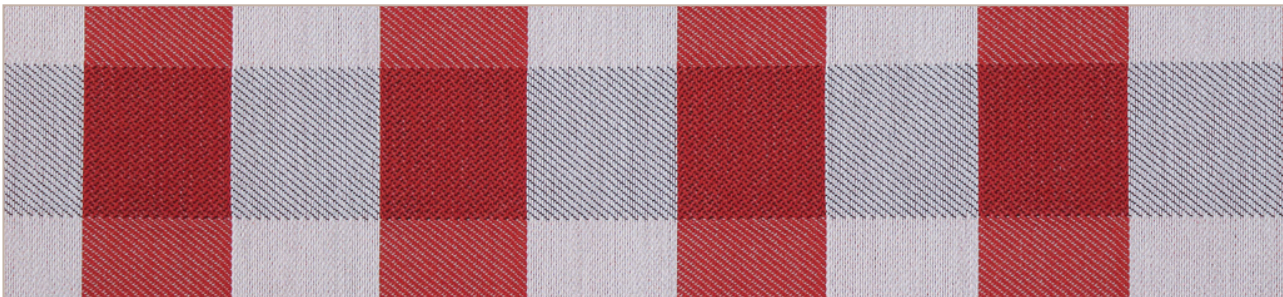

BUFFALO CHECK

BUFFALO CHECK

POOL 001

HORIZON 002

INDIGO 003

CITRUS 004

SALSA 005

PEONY 006

BIRCH 007

ZINC 008

BARK 009

OXIDE 010

BUFFALO CHECK

Composition:	100% Polyester UV with Latex Backing
Width:	56" – Woven to Railroad
Repeat:	3.64" V, 7.25" H
Weight:	10.9 oz/yd
Type:	Classic Check – Indoor / Outdoor
Abrasion Resistance:	Wyzenbeek 33,000 Double Rubs
Flammability Test:	California Technical Bulletin – 2013 UFAC Class I
Finish:	Water & Stain Repellent
Cleaning Code:	WS & BC – Bleach Cleanable 10:1
Cleaning Instructions:	Visit woeller.com/inside-out for detailed care instructions.