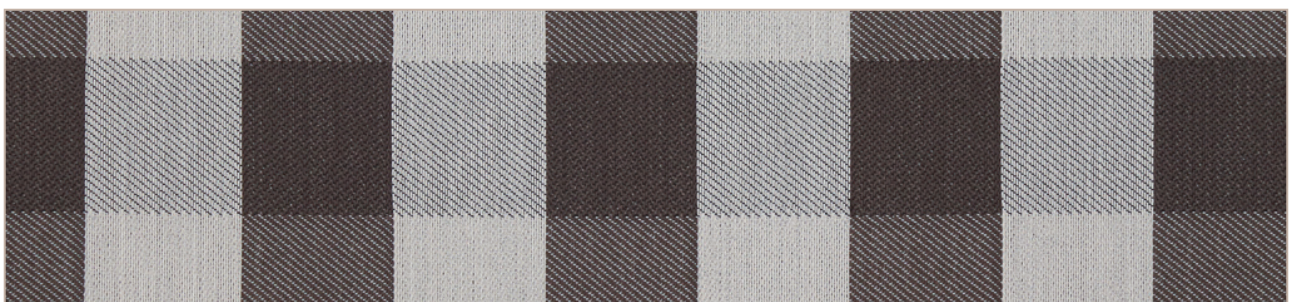

BUFFALO CHECK

BUFFALO CHECK

POOL 001

HORIZON 002

INDIGO 003

CITRUS 004

SALSA 005

PEONY 006

BIRCH 007

ZINC 008

BARK 009

OXIDE 010

BUFFALO CHECK

Composition:	100% Polyester UV with Latex Backing
Width:	56" – Woven to Railroad
Repeat:	3.64" V, 7.25" H
Weight:	10.9 oz/yd
Type:	Classic Check – Indoor / Outdoor
Abrasion Resistance:	Wyzenbeek 33,000 Double Rubs
Flammability Test:	California Technical Bulletin – 2013 UFAC Class I
Finish:	Water & Stain Repellent
Cleaning Code:	WS & BC – Bleach Cleanable 10:1
Cleaning Instructions:	Visit woeller.com/inside-out for detailed care instructions.