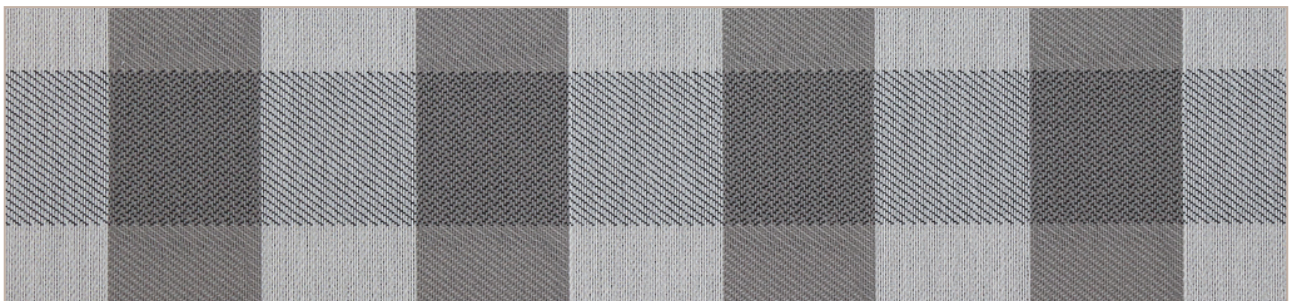

BUFFALO CHECK

BUFFALO CHECK

POOL 001

HORIZON 002

INDIGO 003

CITRUS 004

SALSA 005

PEONY 006

BIRCH 007

ZINC 008

BARK 009

OXIDE 010

BUFFALO CHECK

Composition:	100% Polyester UV with Latex Backing
Width:	56" – Woven to Railroad
Repeat:	3.64" V, 7.25" H
Weight:	10.9 oz/yd
Type:	Classic Check – Indoor / Outdoor
Abrasion Resistance:	Wyzenbeek 33,000 Double Rubs
Flammability Test:	California Technical Bulletin – 2013 UFAC Class I
Finish:	Water & Stain Repellent
Cleaning Code:	WS & BC – Bleach Cleanable 10:1
Cleaning Instructions:	Visit woeller.com/inside-out for detailed care instructions.