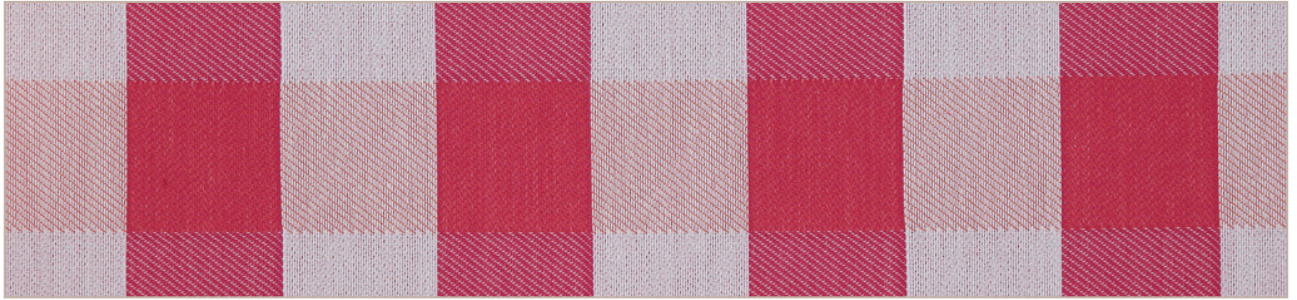

BUFFALO CHECK

BUFFALO CHECK

POOL 001

HORIZON 002

INDIGO 003

CITRUS 004

SALSA 005

PEONY 006

BIRCH 007

ZINC 008

BARK 009

OXIDE 010

BUFFALO CHECK

Composition:	100% Polyester UV with Latex Backing
Width:	56" – Woven to Railroad
Repeat:	3.64" V, 7.25" H
Weight:	10.9 oz/yd
Type:	Classic Check – Indoor / Outdoor
Abrasion Resistance:	Wyzenbeek 33,000 Double Rubs
Flammability Test:	California Technical Bulletin – 2013 UFAC Class I
Finish:	Water & Stain Repellent
Cleaning Code:	WS & BC – Bleach Cleanable 10:1
Cleaning Instructions:	Visit woeller.com/inside-out for detailed care instructions.