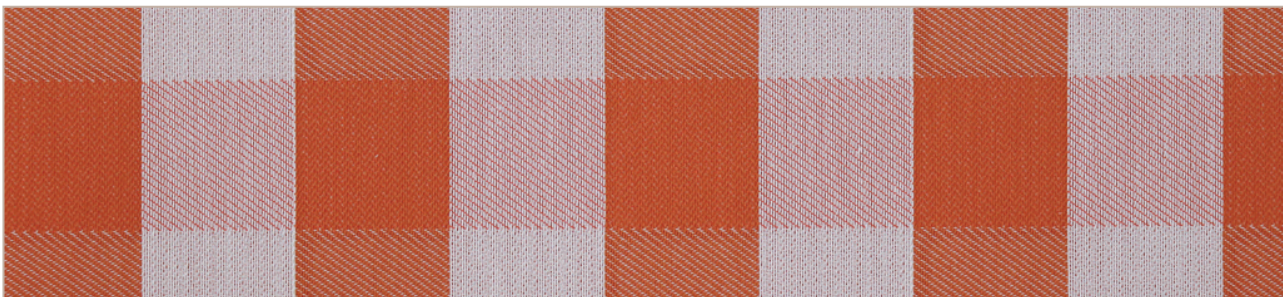

BUFFALO CHECK

BUFFALO CHECK

POOL 001

HORIZON 002

INDIGO 003

CITRUS 004

SALSA 005

PEONY 006

BIRCH 007

ZINC 008

BARK 009

OXIDE 010

BUFFALO CHECK

Composition:	100% Polyester UV with Latex Backing
Width:	56" – Woven to Railroad
Repeat:	3.64" V, 7.25" H
Weight:	10.9 oz/yd
Type:	Classic Check – Indoor / Outdoor
Abrasion Resistance:	Wyzenbeek 33,000 Double Rubs
Flammability Test:	California Technical Bulletin – 2013 UFAC Class I
Finish:	Water & Stain Repellent
Cleaning Code:	WS & BC – Bleach Cleanable 10:1
Cleaning Instructions:	Visit woeller.com/inside-out for detailed care instructions.