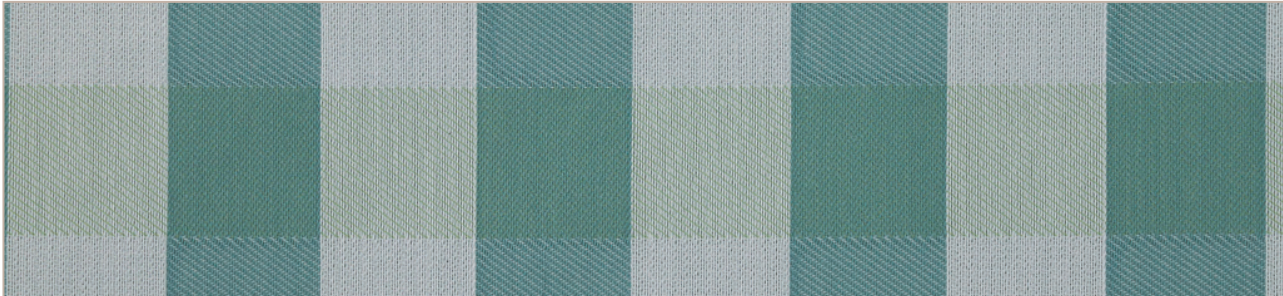

BUFFALO CHECK

BUFFALO CHECK

POOL 001

HORIZON 002

INDIGO 003

CITRUS 004

SALSA 005

PEONY 006

BIRCH 007

ZINC 008

BARK 009

OXIDE 010

BUFFALO CHECK

Composition:	100% Polyester UV with Latex Backing
Width:	56" – Woven to Railroad
Repeat:	3.64" V, 7.25" H
Weight:	10.9 oz/yd
Type:	Classic Check – Indoor / Outdoor
Abrasion Resistance:	Wyzenbeek 33,000 Double Rubs
Flammability Test:	California Technical Bulletin – 2013 UFAC Class I
Finish:	Water & Stain Repellent
Cleaning Code:	WS & BC – Bleach Cleanable 10:1
Cleaning Instructions:	Visit woeller.com/inside-out for detailed care instructions.