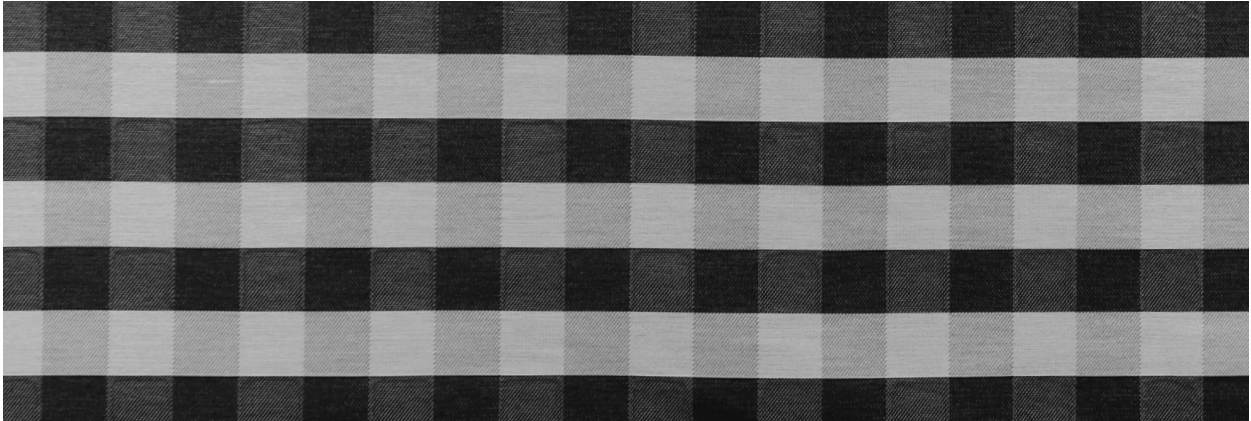

BIRCH 007

ZINC 008

BARK 009

OXIDE 010

BUFFALO CHECK

Composition:	100% Polyester UV with Latex Backing
Width:	56" – Woven to Railroad
Repeat:	3.64" V, 7.25" H
Weight:	10.9 oz/yd
Type:	Classic Check – Indoor / Outdoor
Abrasion Resistance:	Wyzenbeek 33,000 Double Rubs
Flammability Test:	California Technical Bulletin – 2013 UFAC Class I
Finish:	Water & Stain Repellent
Cleaning Code:	WS & BC – Bleach Cleanable 10:1
Cleaning Instructions:	Visit woeller.com/inside-out for detailed care instructions.